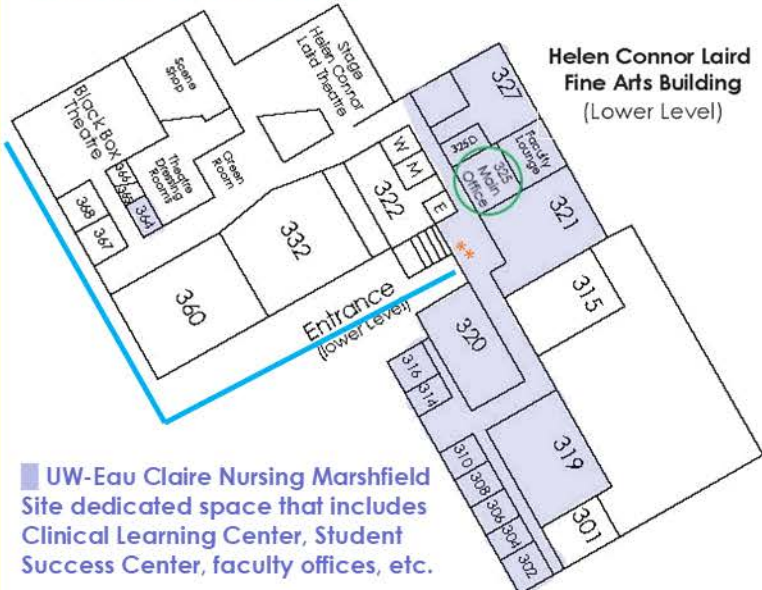

1. **Marauder Villas** (student housing)
2. **Helen Connor Laird Fine Arts Building:** Helen Connor Laird Theatre, Black Box Theatre, Art Gallery, **UW-Eau Claire Nursing, Marshfield Site**
3. **Hamilton Roddis Memorial Library**
4. **The Connector**
5. **Physical Education Building:** commons, cafeteria, bookstore, Fitness Center, gym
6. **Everett Roehl STEM Center**
7. **Aldo Leopold Science Building**
8. **W.W. Clark Administrative Building**
9. **A.G. Felker Student Center**

**Everett Roehl  
STEM Center  
(Second Floor)**

**Helen Connor Laird  
Fine Arts Building  
(Lower Level)**

**Aldo Leopold  
Science Building  
(Second Floor)**

## UW-Eau Claire Nursing, Marshfield Site

— walkway from West Parking Lot to main Nursing entrance (free parking)

\*\* main entrance

O 325 Main Program Office

**Helen Connor Laird  
Fine Arts Building  
(Lower Level)**

■ UW-Eau Claire Nursing Marshfield Site dedicated space that includes Clinical Learning Center, Student Success Center, faculty offices, etc.