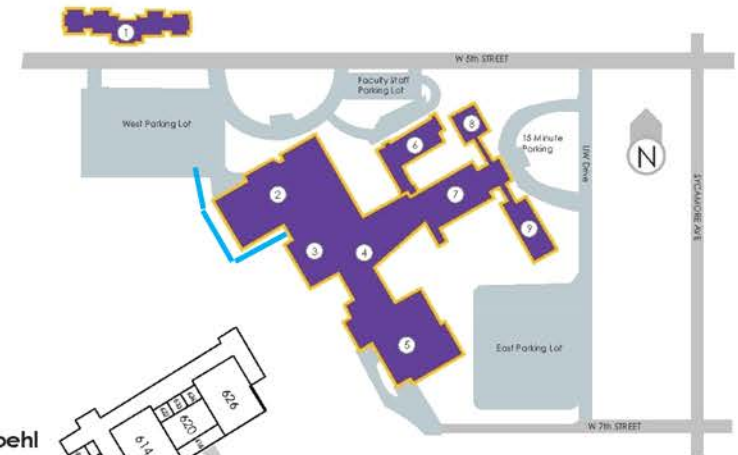

1. **Marauder Villas** (student housing)
2. **Helen Connor Laird Fine Arts Building:** Helen Connor Laird Theatre, Black Box Theatre, Art Gallery, **UW-Eau Claire Nursing, Marshfield Site**
3. **Hamilton Roddis Memorial Library**
4. **The Connector**
5. **Physical Education Building:** commons, cafeteria, bookstore, Fitness Center, gym
6. **Everett Roehl STEM Center**
7. **Aldo Leopold Science Building**
8. **W.W. Clark Administrative Building**
9. **A.G. Felker Student Center**

**Everett Roehl  
STEM Center  
(Second Floor)**

**Helen Connor Laird  
Fine Arts Building  
(Lower Level)**

**Aldo Leopold  
Science Building  
(Second Floor)**

## UW-Eau Claire Nursing, Marshfield Site

— walkway from West Parking Lot to main Nursing entrance (free parking)

\*\* main entrance

O 325 Main Program Office

**Helen Connor Laird  
Fine Arts Building  
(Lower Level)**