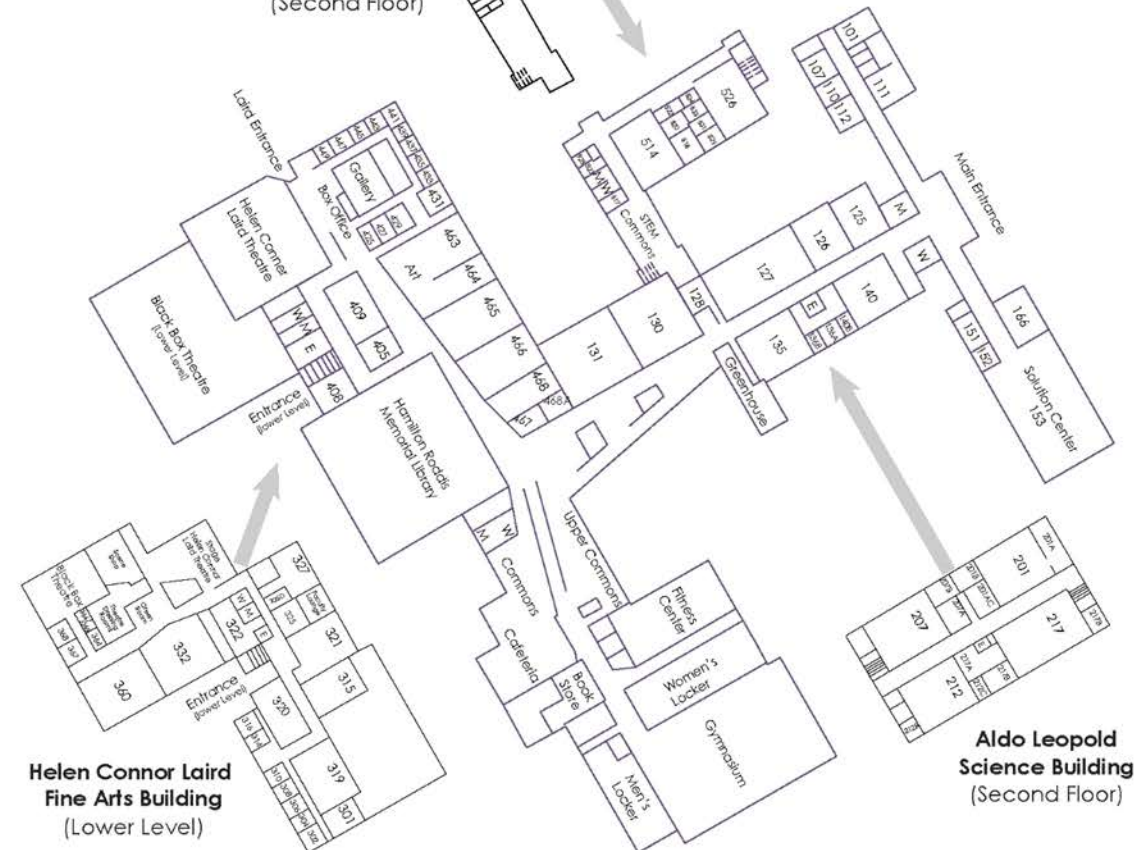

1. **Marauder Villas** (student housing)
2. **Helen Connor Laird Fine Arts Building:** Helen Connor Laird Theatre, Black Box Theatre, Art Gallery, **UW-Eau Claire Nursing, Marshfield Site**
3. **Hamilton Roddis Memorial Library**
4. **The Connector**
5. **Physical Education Building:** commons, cafeteria, bookstore, Fitness Center, gym
6. **Everett Roehl STEM Center**
7. **Aldo Leopold Science Building**
8. **W.W. Clark Administrative Building**
9. **A.G. Felker Student Center**

**Everett Roehl  
STEM Center  
(Second Floor)**

**Helen Connor Laird  
Fine Arts Building  
(Lower Level)**

**Aldo Leopold  
Science Building  
(Second Floor)**

## UW-Eau Claire Nursing, Marshfield Site

— walkway from West Parking Lot to main Nursing entrance (free parking)

\*\* main entrance

O 325 Main Program Office

**Helen Connor Laird  
Fine Arts Building  
(Lower Level)**

■ UW-Eau Claire Nursing Marshfield Site dedicated space that includes Clinical Learning Center, Student Success Center, faculty offices, etc.