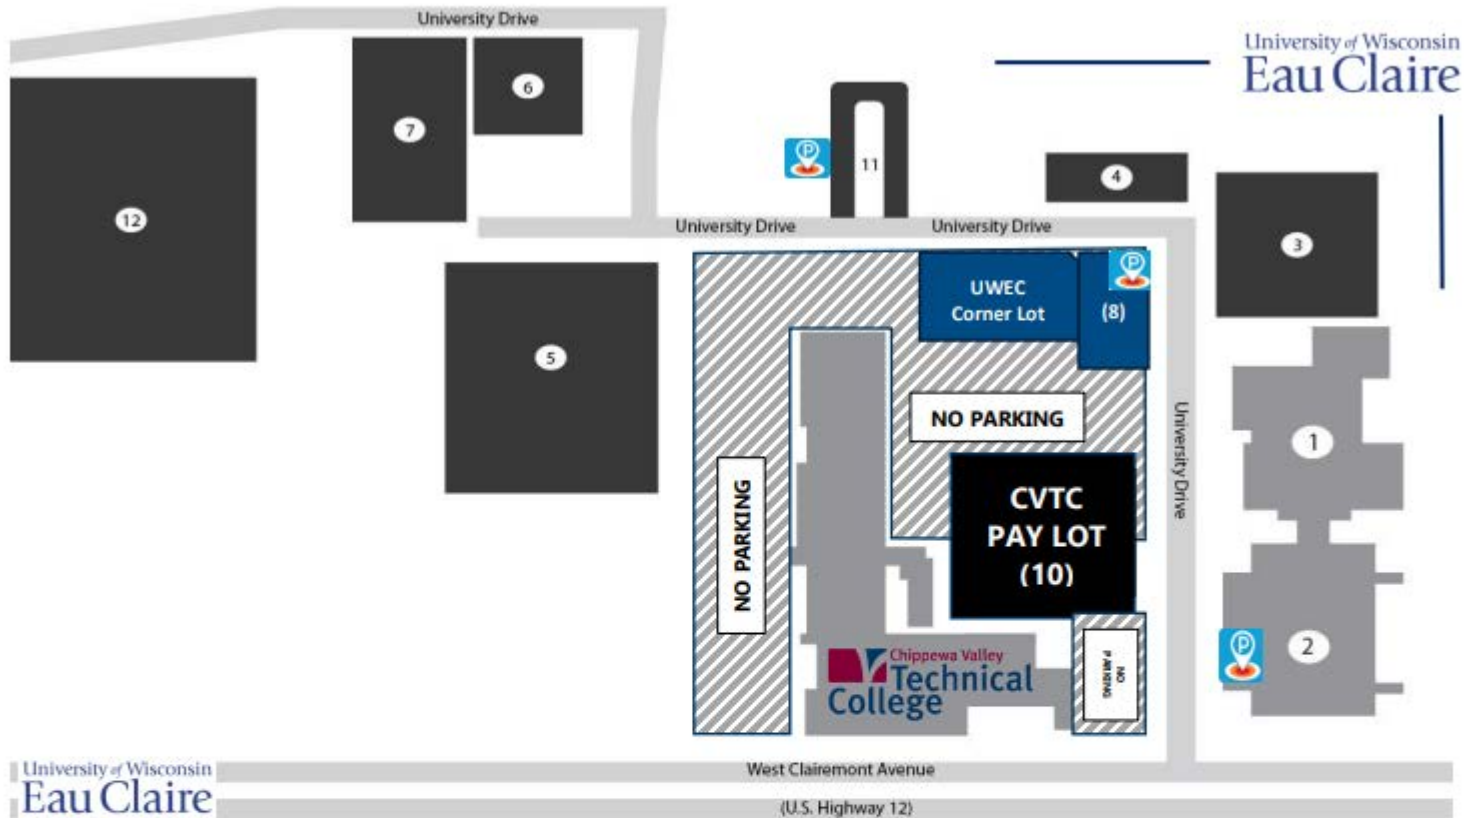

# PARKING MAP

1. McPhee Physical Education Center
2. Ade Olson Addition
3. McPhee Center Parking Lot
4. Murray Lot
5. Towers Lot
6. Bridgman
7. Oak Ridge Lot
8. UWEC Corner Lot
- 9A. CVTC Student Parking Lot
- 9B. UWEC "C" Lot
10. CVTC Pay-Per-Hour Lot
11. Towers Loop Parking
12. Chancellors Lot

**Bus/Shuttle Parking**